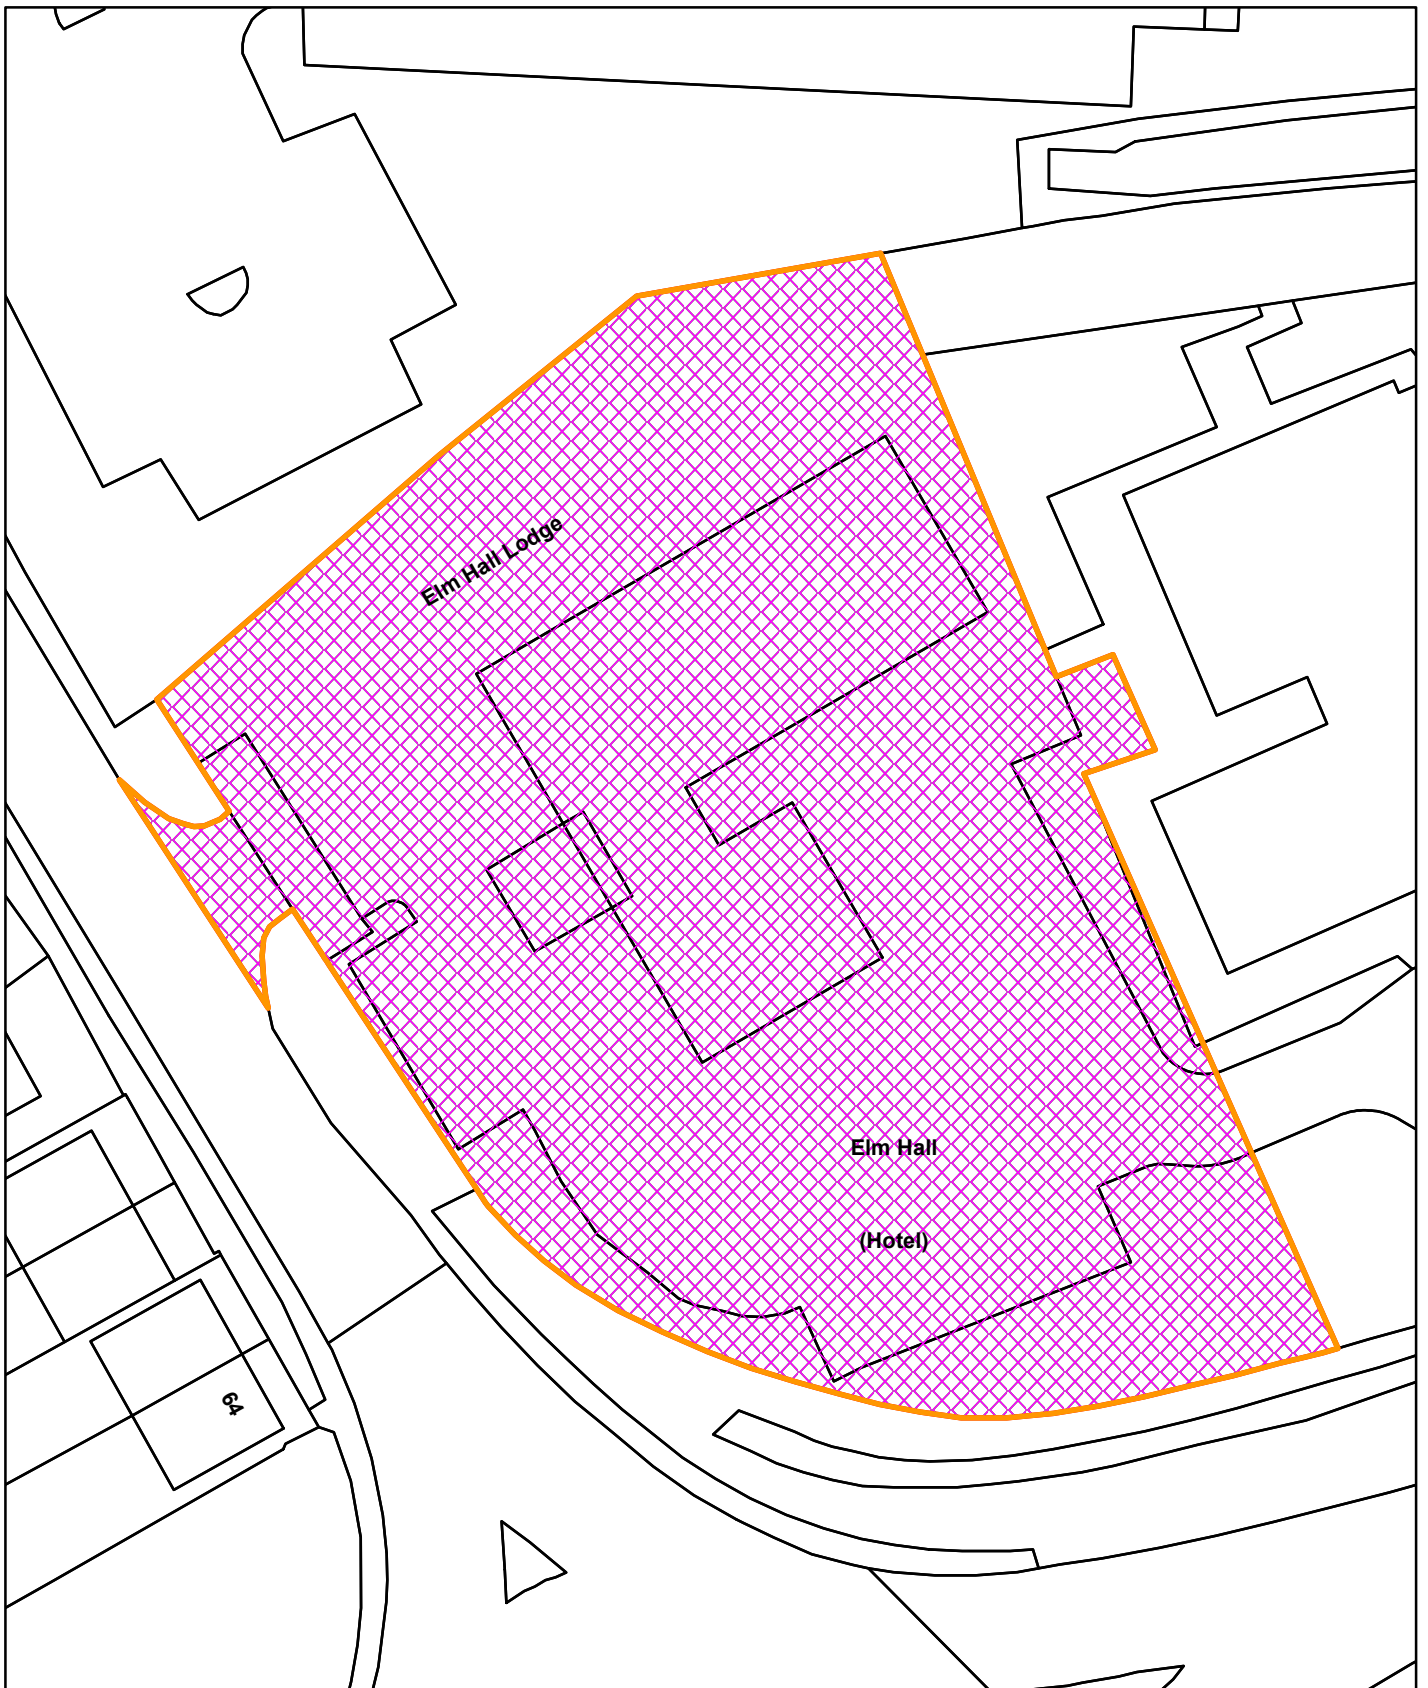

22/01014/F

Elme Hall Hotel, 69 Elm High Road, Emneth, PE14 0DQ

© Crown copyright and database rights 2022
Ordnance Survey 100024314

26/10/2022